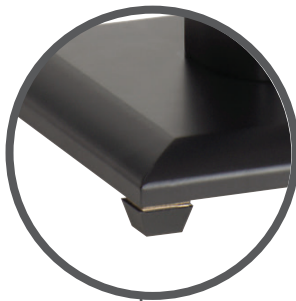

SANUS®

YOU'LL LOVE THESE SPEAKER STANDS

\$219.99

\$329.99

Includes brass isolation studs

Adjustable carpet spikes

Conceal unsightly cables

Natural Foundation Series | NF24, NF36

Product Dimensions (H x W)

NF24 61.0 cm x 26.7 cm

NF36 91.4 cm x 26.7 cm

Product Colour

Black

Mocha

> Sold in pairs

> Holds speakers up to 11.3 kg